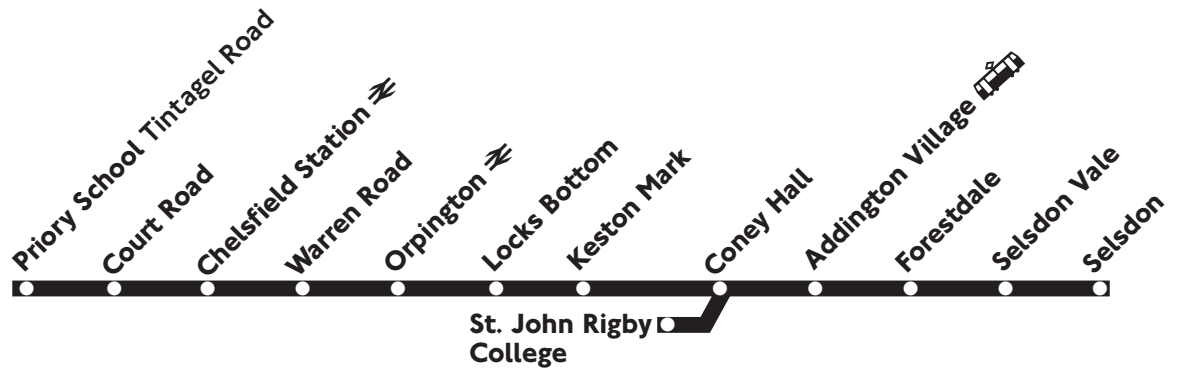

654

Selsdon - Coney Hall - Ramsden Estate

Monday to Friday
schooldays only

Monday - Friday Schooldays only

Selsdon <i>Farley Road</i>	0727	0752
Selsdon Vale <i>Kittiwake Close</i>	0732	0757
Forestdale <i>The Forum</i>	0734	0759
Forestdale <i>Courtwood Lane</i>	0737	0802
Addington <i>Selsdon Park Road</i>	0741	0806
Addington Village <i>Interchange</i>	0745	0809
St. John Rigby College	↓	0814
Coney Hall <i>Addington Road</i>	0750	---
Keston Mark	0757	---
Locks Bottom <i>St. Michael's Church</i>	0801	---
Orpington Station	0808	---
Orpington <i>War Memorial</i>	0810	---
Warren Road <i>Crescent Way</i>	0813	---
Chelsfield Station	0817	---
Court Road <i>Avalon Road</i>	0824	---
Priory School <i>Tintagel Road</i>	0830	---

No service on Saturday, Sunday or School and Public Holidays

654

Ramsden Estate - Coney Hall - Selsdon

Monday to Friday
schooldays only

Monday - Friday

Schooldays only

		TF	MO
Priory School <i>Tintagel Road</i>	---	1455	1520
Court Road <i>Avalon Road</i>	---	1459	1524
Chelsfield Station ⇌	---	1503	1528
Warren Road <i>Crescent Way</i>	---	1506	1531
Orpington <i>War Memorial</i>	---	1511	1536
Orpington Station ⇌	---	1514	1539
Locks Bottom <i>St. Michael's Church</i>	---	1521	1546
Keston Mark	---	1525	1550
Coney Hall <i>Addington Road</i>	---	1530	1555
St. John Rigby College	1530	↓	↓
Addington Village <i>Interchange</i>	1535	1535	1600
Addington <i>Selsdon Park Road</i>	1537	1537	1602
Forestdale <i>Courtwood Lane</i>	1541	1541	1606
Forestdale <i>The Forum</i>	1544	1544	1609
Selsdon Vale <i>Kittiwake Close</i>	1546	1546	1621
Selsdon <i>Farley Road</i>	1550	1550	1625